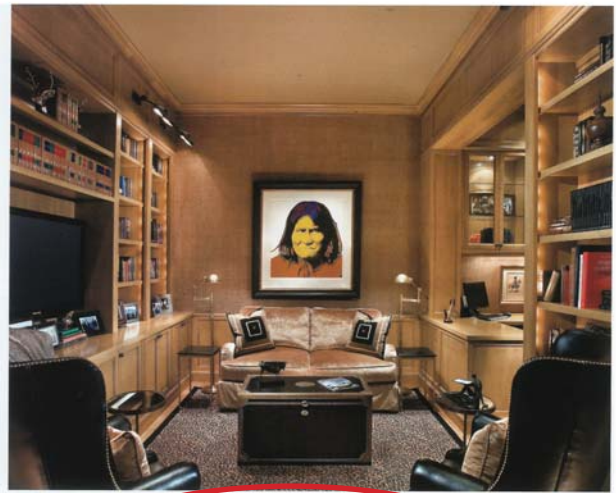

CONTINUED FROM PAGE 188

CONTINUED FROM PAGE 188

and larger spaces so that each could be as comfortable as possible." Together, the team developed a plan to slightly reconfigure the interior spaces to accommodate the owners' request. "They wanted guest suites that were comparable to a five-star hotel," Mehner says.

Interior finishes were chosen to reflect the owners' need for comfort and livability. Floors of reclaimed white oak clad the main living areas, while Venetian plaster walls add simplicity. Marble was incorporated in the bathrooms to mimic the feeling of a luxurious hotel. "She wanted elements of femininity in the home, so she could have a retreat away from the master bedroom," Vallone says. As for the husband's masculine